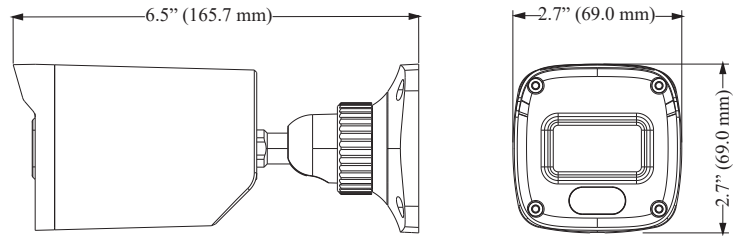

### FUNCTIONS

- H.265 / H.264 / MJPEG coding
- Max. Resolution: 4MP (2560 x 1440)
- True Day / Night operation with ICR Automatic Switching
- 3D DNR, WDR, HLC, Smart IR, and etc.
- ROI encoding
- Up to 100ft IR night view distance
- Built-in micro Sd card slot, up to 256GB
- DC12V / PoE power supply
- IP67 Ingress Protection
- Support three streams
- Support remote monitoring by smart phones & tablet PCs with iOS and Android OS
- Intelligent Analytics
- NDAA Compliant

### DIMENSIONS

Unit : inch (mm)